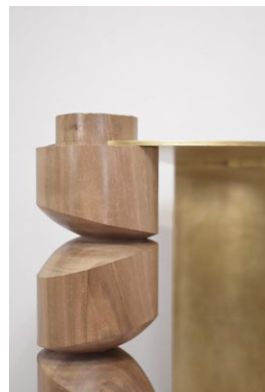

Sculpture - Side table Collision n°1

Vernished patinated brass & massive walnut wood

H. 43 / 48 cm (17.72" / 18.90") W. 42 cm (16.54 ")

D. 35 cm (13.78")

Signed and numbered 3/8

Made to order.

Lead time about 3 month.