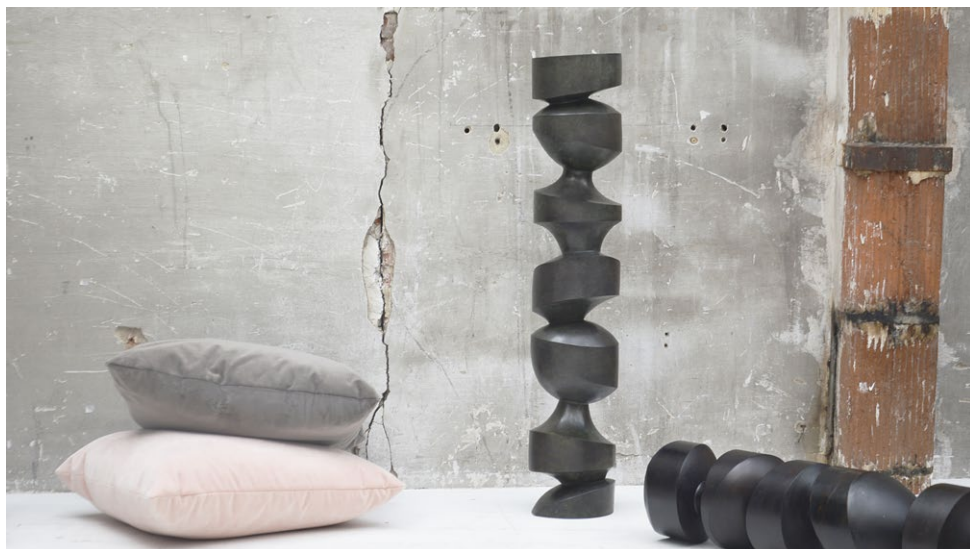

Price : massive wood from 5 400 €
bronze : 12 800 €

Dérision

Massive wood or patinated bronze.
H. 93 cm (36.61") Ø 18 cm (7.09")
Signed and numbered 5/8

Sculpture made to order.
Lead time about 3 month.

Price : massive wood from 5 400 €
bronze : 12 800 €