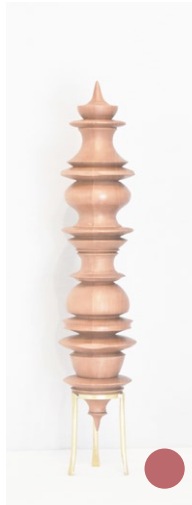

## Éclat d'or

Bronze with gold leaf

H.36 cm (14.17") W.53 cm (20.87") D.40 cm (15.75")  
Signed & numbered 1/8

Sculpture not available (new edition soon)

# Fantaisies

Fantaisie n°1  
H. 20.28 in Ø 3.94 in

Fantaisie n°2  
H. 17.32 in Ø 4.33 in

Fantaisie n°3  
H. 22.44 in Ø 3.94 in

## Fantaisie(s)

Wild service tree & brass pedestal

Signed S. L. and numbered 1/1

Height from 35 cm (13.78") to 65 cm (25.59")

Diameter from 8 cm (3.14") to 12 cm (4.72")

Price : 950 € each

Fantaisie n°4  
H. 20.08 in Ø 4.33 in

Fantaisie n°5  
H. 25.39 in Ø 4.33 in

Fantaisie n°6  
H. 20.87 in Ø 4.13 in

Fantaisie n°7  
H. 19.09 in Ø 3.94 in

Fantaisie n°8  
H. 20.67 in Ø 4.33 in