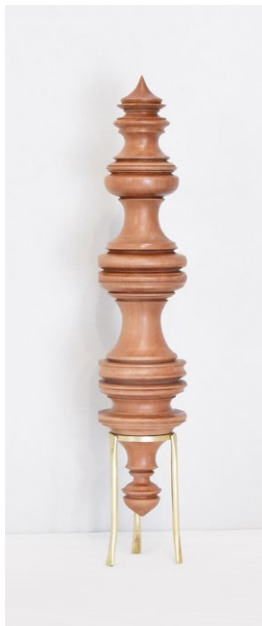

## Éclat

Natural bronze - Oiled finish

H. 28 cm (11.02'') W. 27 cm (10.63'') D.  
24 cm (9.45'')

Signed & numbered E.A. I / IV

Sculpture made to order.  
Lead time about 3 month.

Price : 3 900 €

## Éclat d'or

Bronze with gold leaf

H.36 cm (14.17") W.53 cm (20.87") D.40 cm (15.75")  
Signed & numbered 1/8

Sculpture not available (new edition soon)

# Fantaisies

Fantaisie n°1  
H. 20.28 in Ø 3.94 in

Fantaisie n°2  
H. 17.32 in Ø 4.33 in

Fantaisie n°3  
H. 22.44 in Ø 3.94 in

## Fantaisie(s)

Wild service tree & brass pedestal

Signed S. L. and numbered 1/1

Height from 35 cm (13.78") to 65 cm (25.59")

Diameter from 8 cm (3.14") to 12 cm (4.72")

Price : 950 € each

Fantaisie n°4  
H. 20.08 in Ø 4.33 in