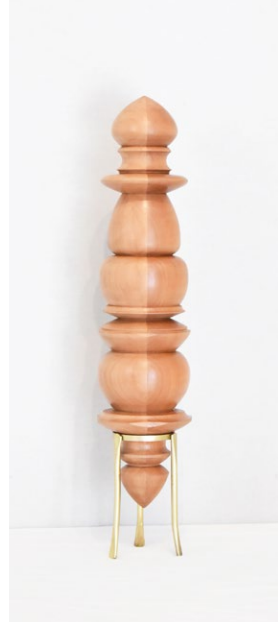

## Éclat d'or

Bronze with gold leaf

H.36 cm (14.17") W.53 cm (20.87") D.40 cm (15.75")  
Signed & numbered 1/8

Sculpture not available (new edition soon)

# Fantaisies

Fantaisie n°1  
H. 20.28 in Ø 3.94 in

Fantaisie n°2  
H. 17.32 in Ø 4.33 in

Fantaisie n°3  
H. 22.44 in Ø 3.94 in

## Fantaisie(s)

Wild service tree & brass pedestal

Signed S. L. and numbered 1/1

Height from 35 cm (13.78") to 65 cm (25.59")

Diameter from 8 cm (3.14") to 12 cm (4.72")

Price : 950 € each

Fantaisie n°4  
H. 20.08 in Ø 4.33 in

Fantaisie n°5  
H. 25.39 in Ø 4.33 in

Fantaisie n°6  
H. 20.87 in Ø 4.13 in

Fantaisie n°7  
H. 19.09 in Ø 3.94 in

Fantaisie n°8  
H. 20.67 in Ø 4.33 in