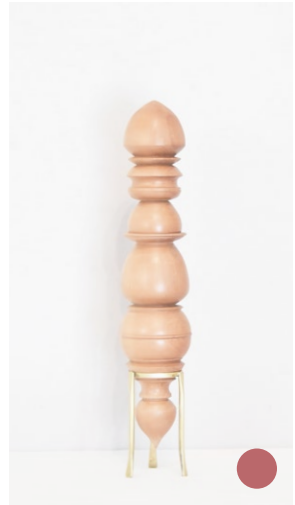

## Éclat d'or

Bronze with gold leaf

H.36 cm (14.17") W.53 cm (20.87") D.40 cm (15.75")  
Signed & numbered 1/8

Sculpture not available (new edition soon)

# Fantaisies

Fantaisie n°1  
H. 20.28 in Ø 3.94 in

Fantaisie n°2  
H. 17.32 in Ø 4.33 in

Fantaisie n°3  
H. 22.44 in Ø 3.94 in

## Fantaisie(s)

Wild service tree & brass pedestal

Signed S. L. and numbered 1/1

Height from 35 cm (13.78") to 65 cm (25.59")

Diameter from 8 cm (3.14") to 12 cm (4.72")

Price : 950 € each

Fantaisie n°4  
H. 20.08 in Ø 4.33 in

Fantaisie n°5  
H. 25.39 in Ø 4.33 in

Fantaisie n°6  
H. 20.87 in Ø 4.13 in

Fantaisie n°7  
H. 19.09 in Ø 3.94 in

Fantaisie n°8  
H. 20.67 in Ø 4.33 in