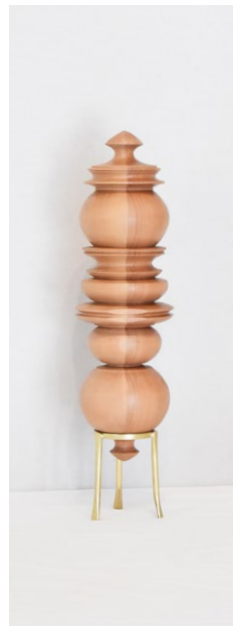

## Éclat

Natural bronze - Oiled finish

H. 28 cm (11.02'') W. 27 cm (10.63'') D.  
24 cm (9.45'')

Signed & numbered E.A. I / IV

Sculpture made to order.  
Lead time about 3 month.

Price : 3 900 €

## Éclat d'or

Bronze with gold leaf

H.36 cm (14.17") W.53 cm (20.87") D.40 cm (15.75")  
Signed & numbered 1/8

Sculpture not available (new edition soon)

# Fantaisies

Fantaisie n°1  
H. 20.28 in Ø 3.94 in

Fantaisie n°2  
H. 17.32 in Ø 4.33 in

Fantaisie n°3  
H. 22.44 in Ø 3.94 in

## Fantaisie(s)

Wild service tree & brass pedestal

Signed S. L. and numbered 1/1

Height from 35 cm (13.78") to 65 cm (25.59")

Diameter from 8 cm (3.14") to 12 cm (4.72")

Price : 950 € each

Fantaisie n°4  
H. 20.08 in Ø 4.33 in